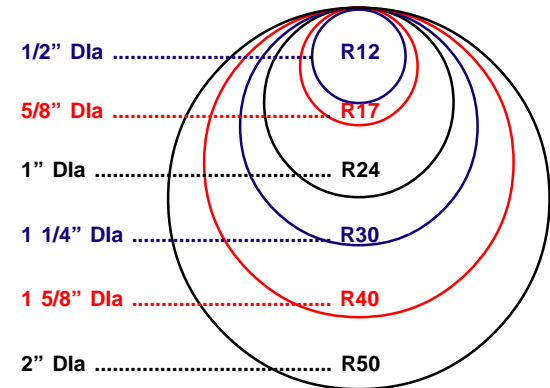

Printer 30 / Mark II 3/4 x 1 7/8

Printer 25 5/8 x 3

Printer 20 / Mark I
9/16 x 1 1/2

Printer 15 5/8 x 3

Printer 10
3/8 x 1 1/16

Printer 55 1 3/8 x 2 3/8

M200		1 x 2 1/2
M100	3/4 x 2 3/8	
M50	5/8 X 1 5/8	

Ink Colors:
Since these use water based Ink, you can have almost any color imaginable

- Black
- Red
- Blue
- Green
- Purple
- Orange
- Brown
- Other _____

2160 Dater

NOV 11 2004

1 x 1 5/8

2460 Dater

NOV 11 2004

1 1/8 x 2 5/16

2260 Dater

NOV 11 2004

1 x 1 13/16

2660 Dater
S 660 Dater

NOV 11 2004

1 1/2 x 2 5/16

2360 Dater
S 360 Dater

NOV 11 2004

1 1/4 x 1 13/16

2860 Dater

NOV 11 2004

2 x 2 3/4